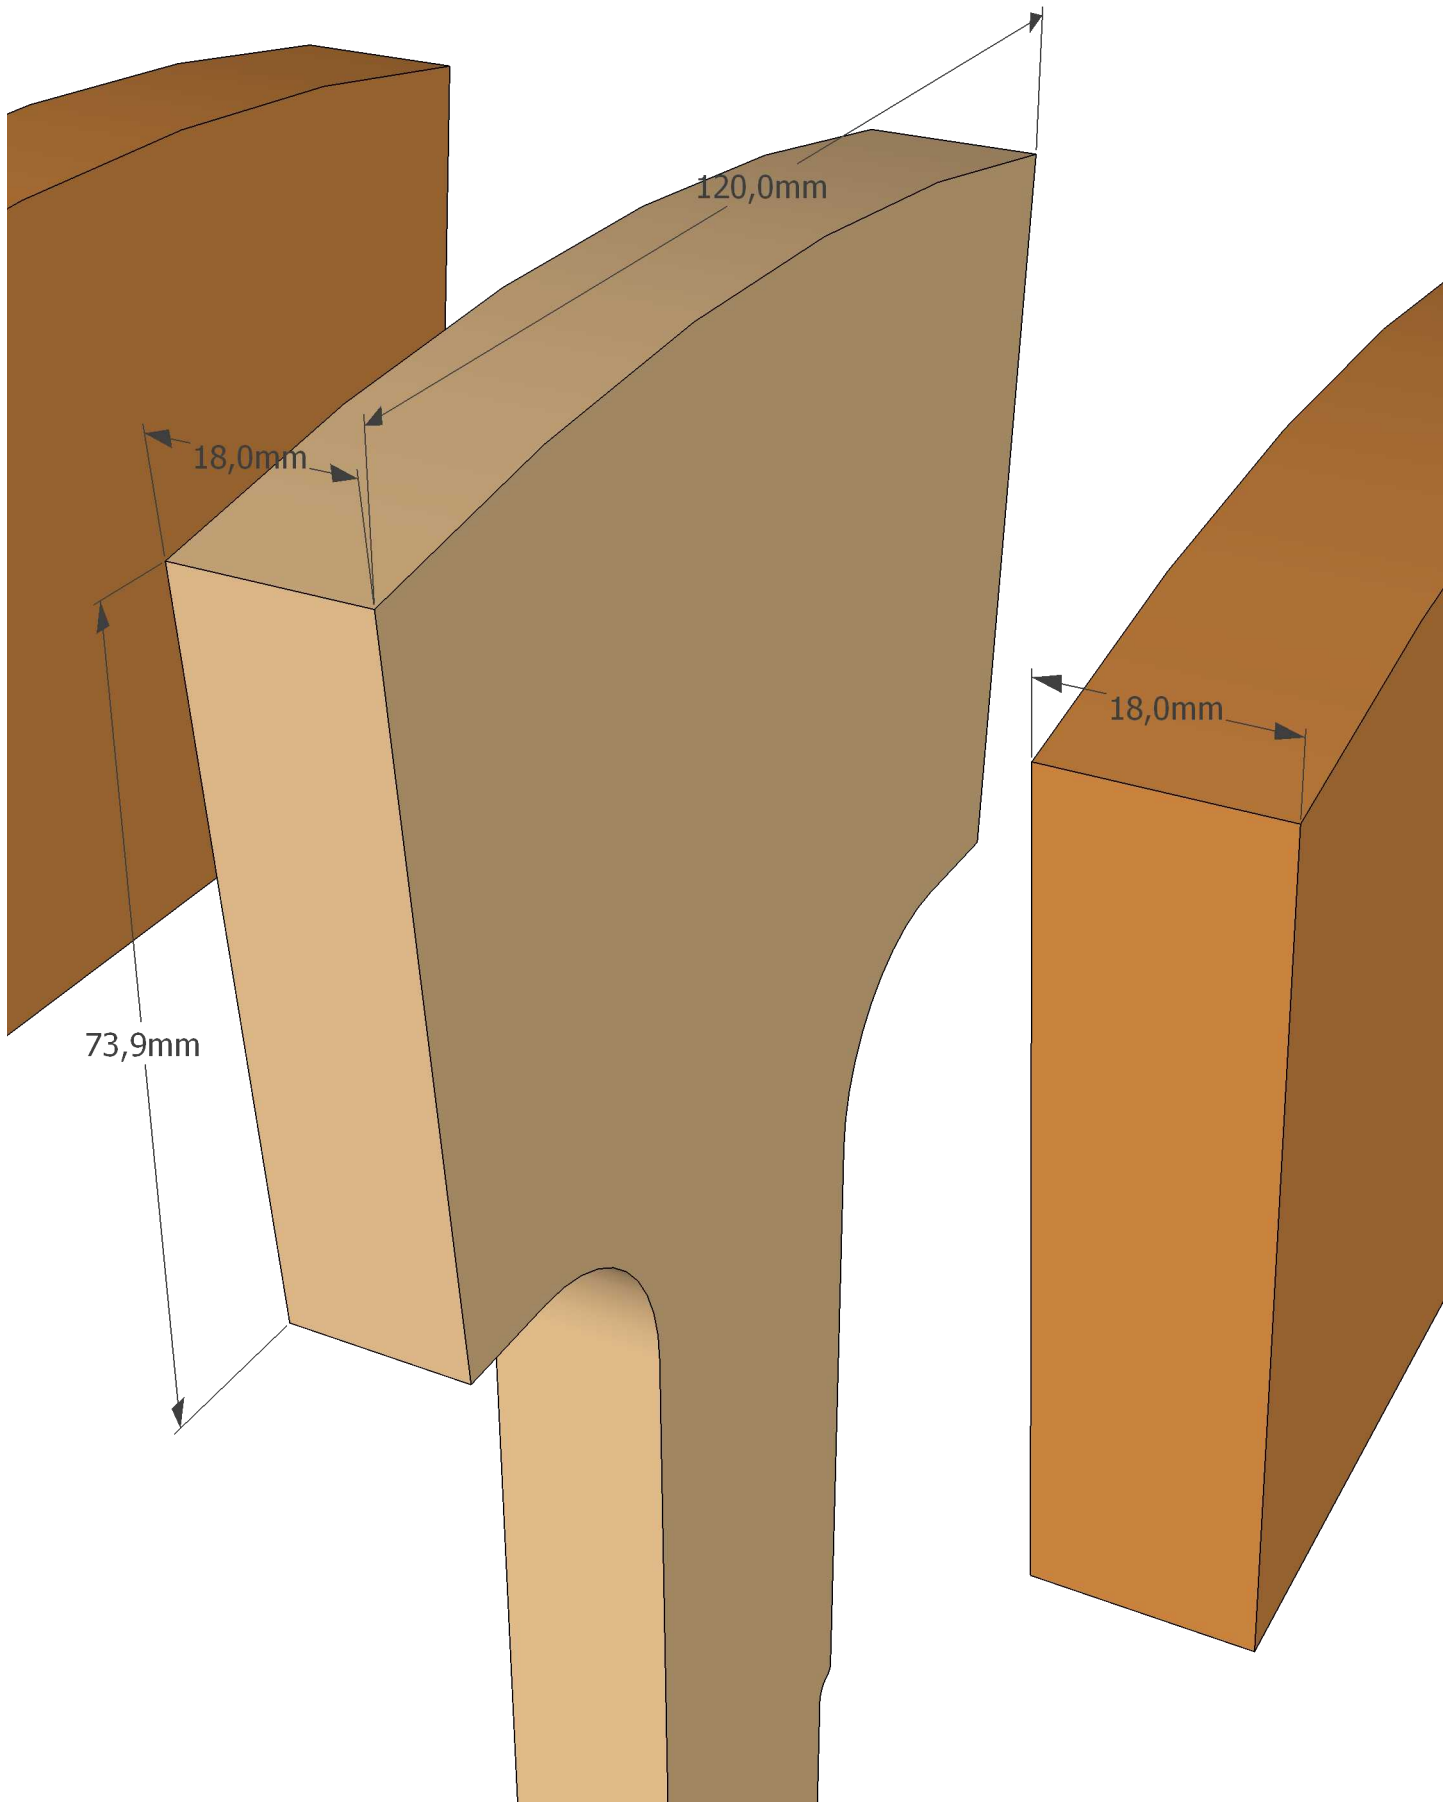

Plywood Mallet Exploded2