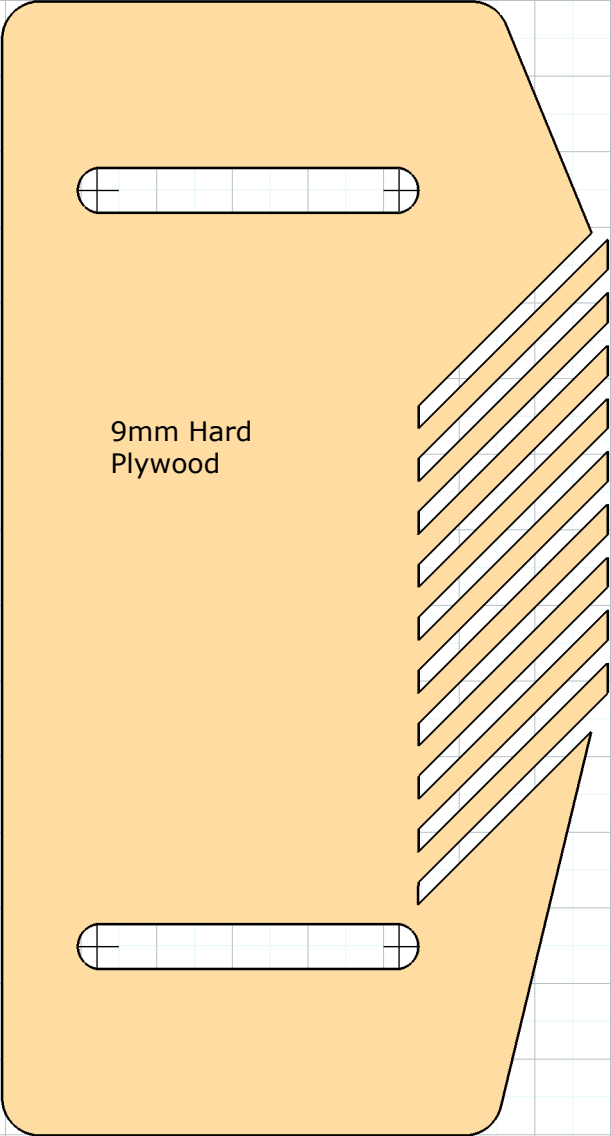

Featherboard Fence - ISO

Featherboard Top - Iso

Featherboards

Name	Length	Width	Quantity	Material
62	150 mm	80 mm	1	9mm Plywood
63	150 mm	150 mm	1	9mm Plywood

Featherboards printable templates full scale Mirror

Featherboards printable templates full scale