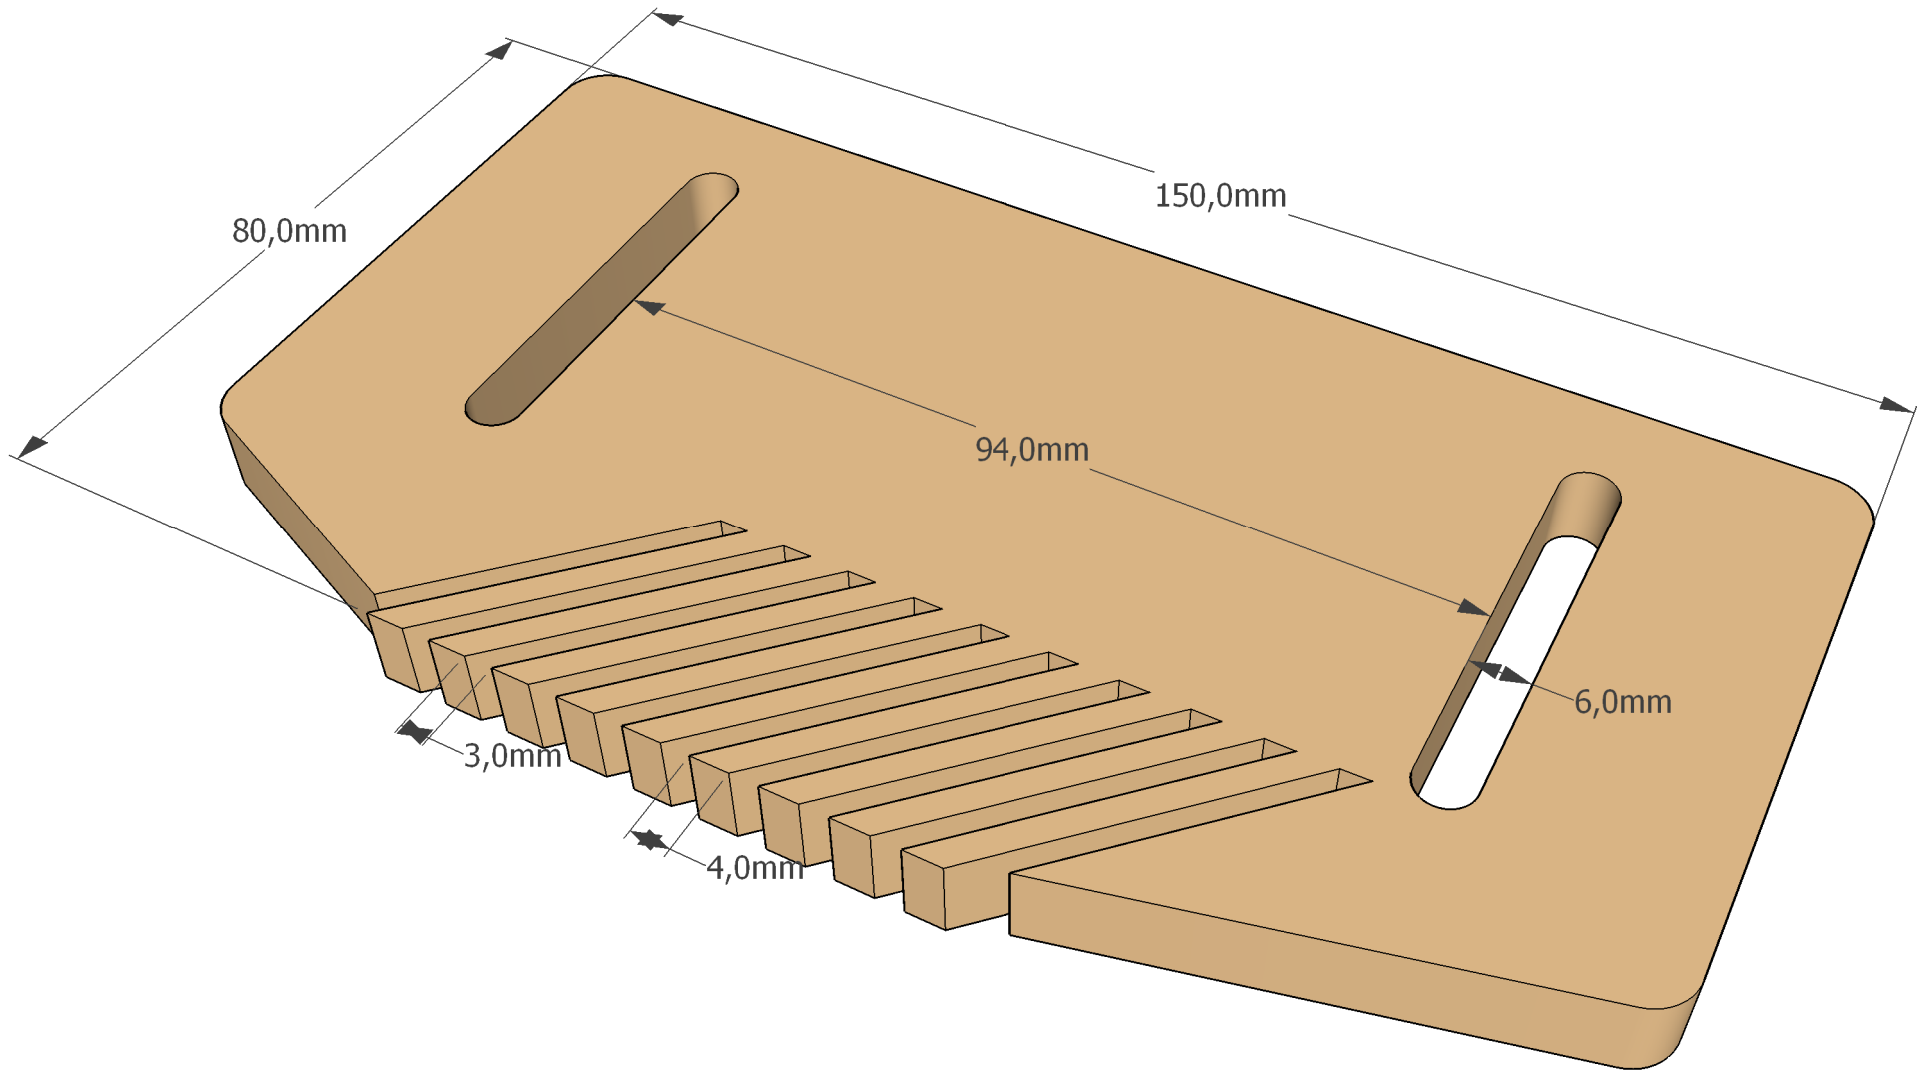

Featherboard Fence - ISO

Featherboard Top - Iso

Featherboards

Name	Length	Width	Quantity	Material
62	150 mm	80 mm	1	9mm Plywood
63	150 mm	150 mm	1	9mm Plywood

Featherboards printable templates full scale Mirror

Featherboards printable templates full scale