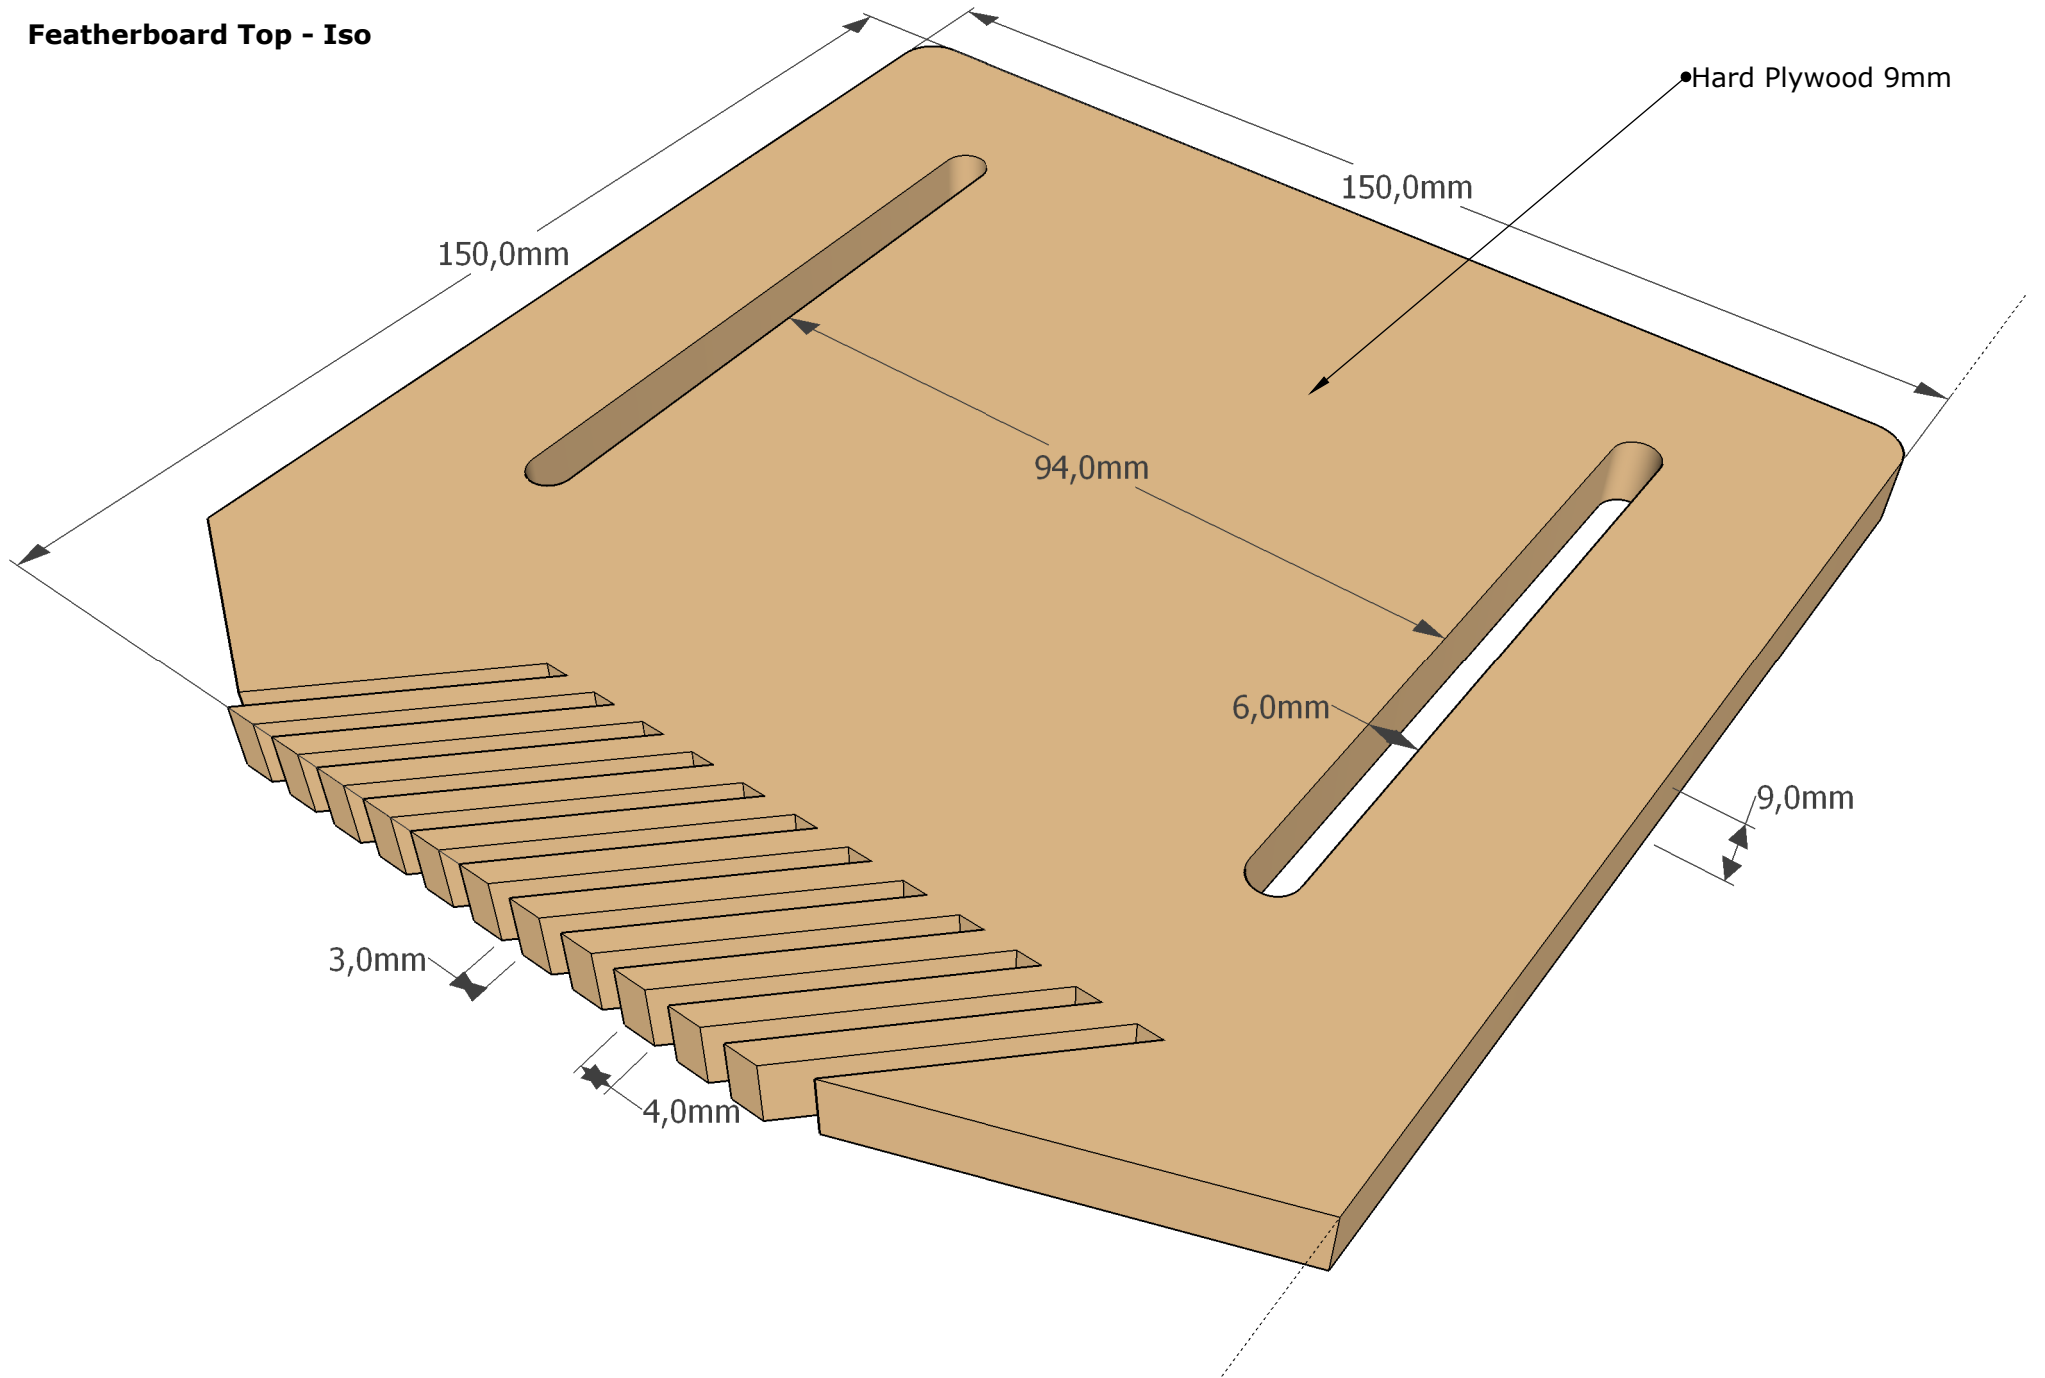

Featherboard Fence - ISO

Featherboard Top - Iso

Featherboards

Name	Length	Width	Quantity	Material
62	150 mm	80 mm	1	9mm Plywood
63	150 mm	150 mm	1	9mm Plywood

Featherboards printable templates full scale Mirror

Featherboards printable templates full scale