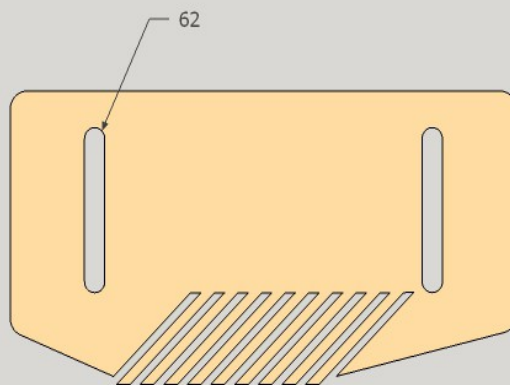

Featherboard Fence - ISO

Featherboard Top - Iso

Featherboards

Name	Length	Width	Quantity	Material
62	150 mm	80 mm	1	9mm Plywood
63	150 mm	150 mm	1	9mm Plywood

Featherboards printable templates full scale Mirror

Featherboards printable templates full scale