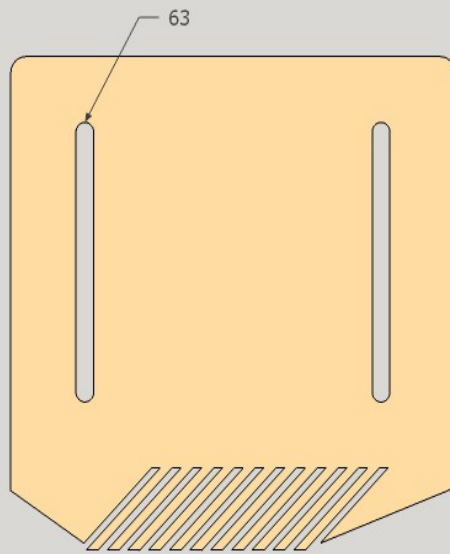

Featherboard Fence - ISO

Featherboard Top - Iso

Featherboards

Name	Length	Width	Quantity	Material
62	150 mm	80 mm	1	9mm Plywood
63	150 mm	150 mm	1	9mm Plywood

Featherboards printable templates full scale Mirror

Featherboards printable templates full scale