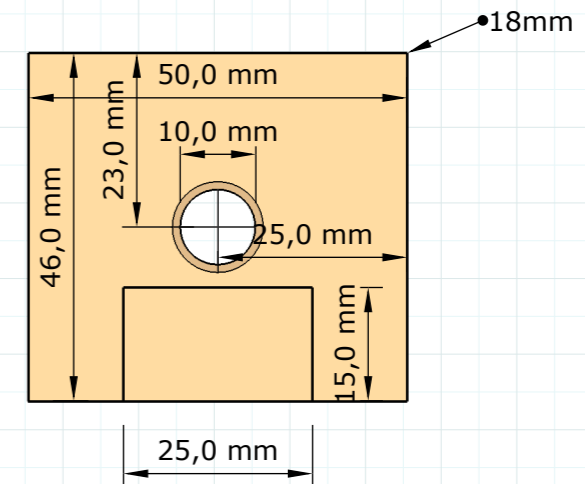

Jig Saw Printable Template