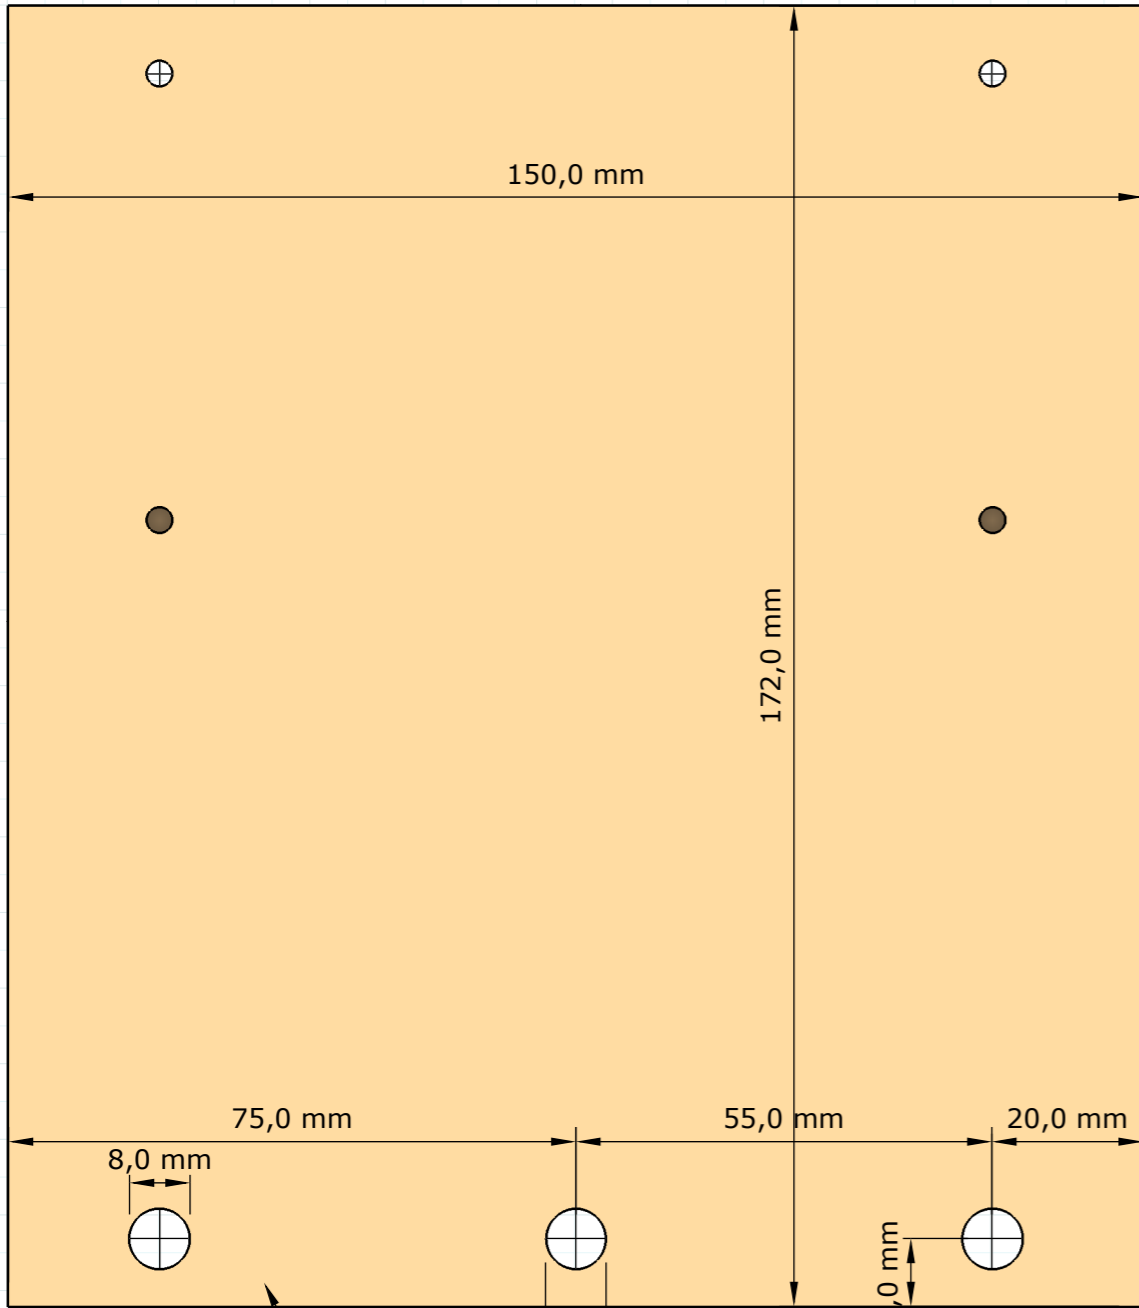

Jig Saw Printable Template