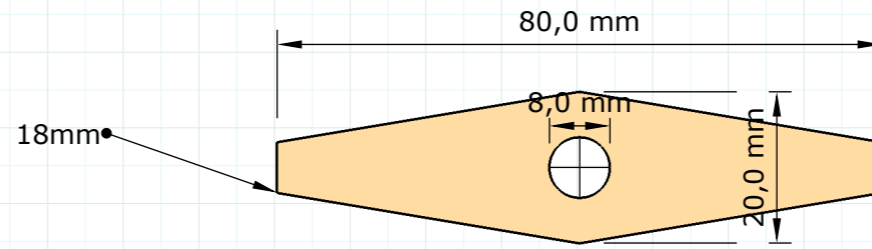

Jig Saw Printable Template