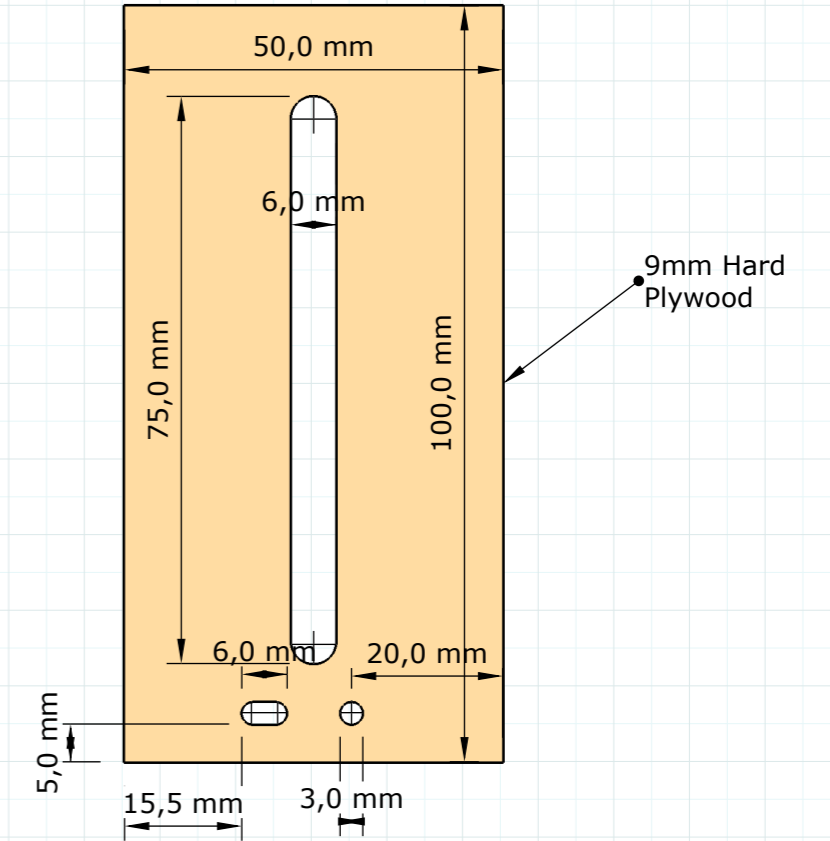

Jig Saw Printable Template