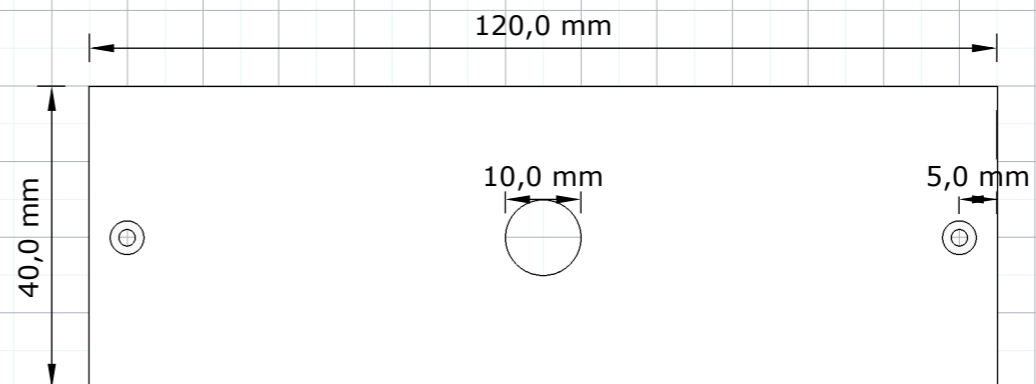

Covers Printable Template

Made in opal metacrilate or
3mm thickness MDF

Knobs/ Wheel

Stops Printable Template

Hard Plywood 18mm X4

Printable Template Full Scale