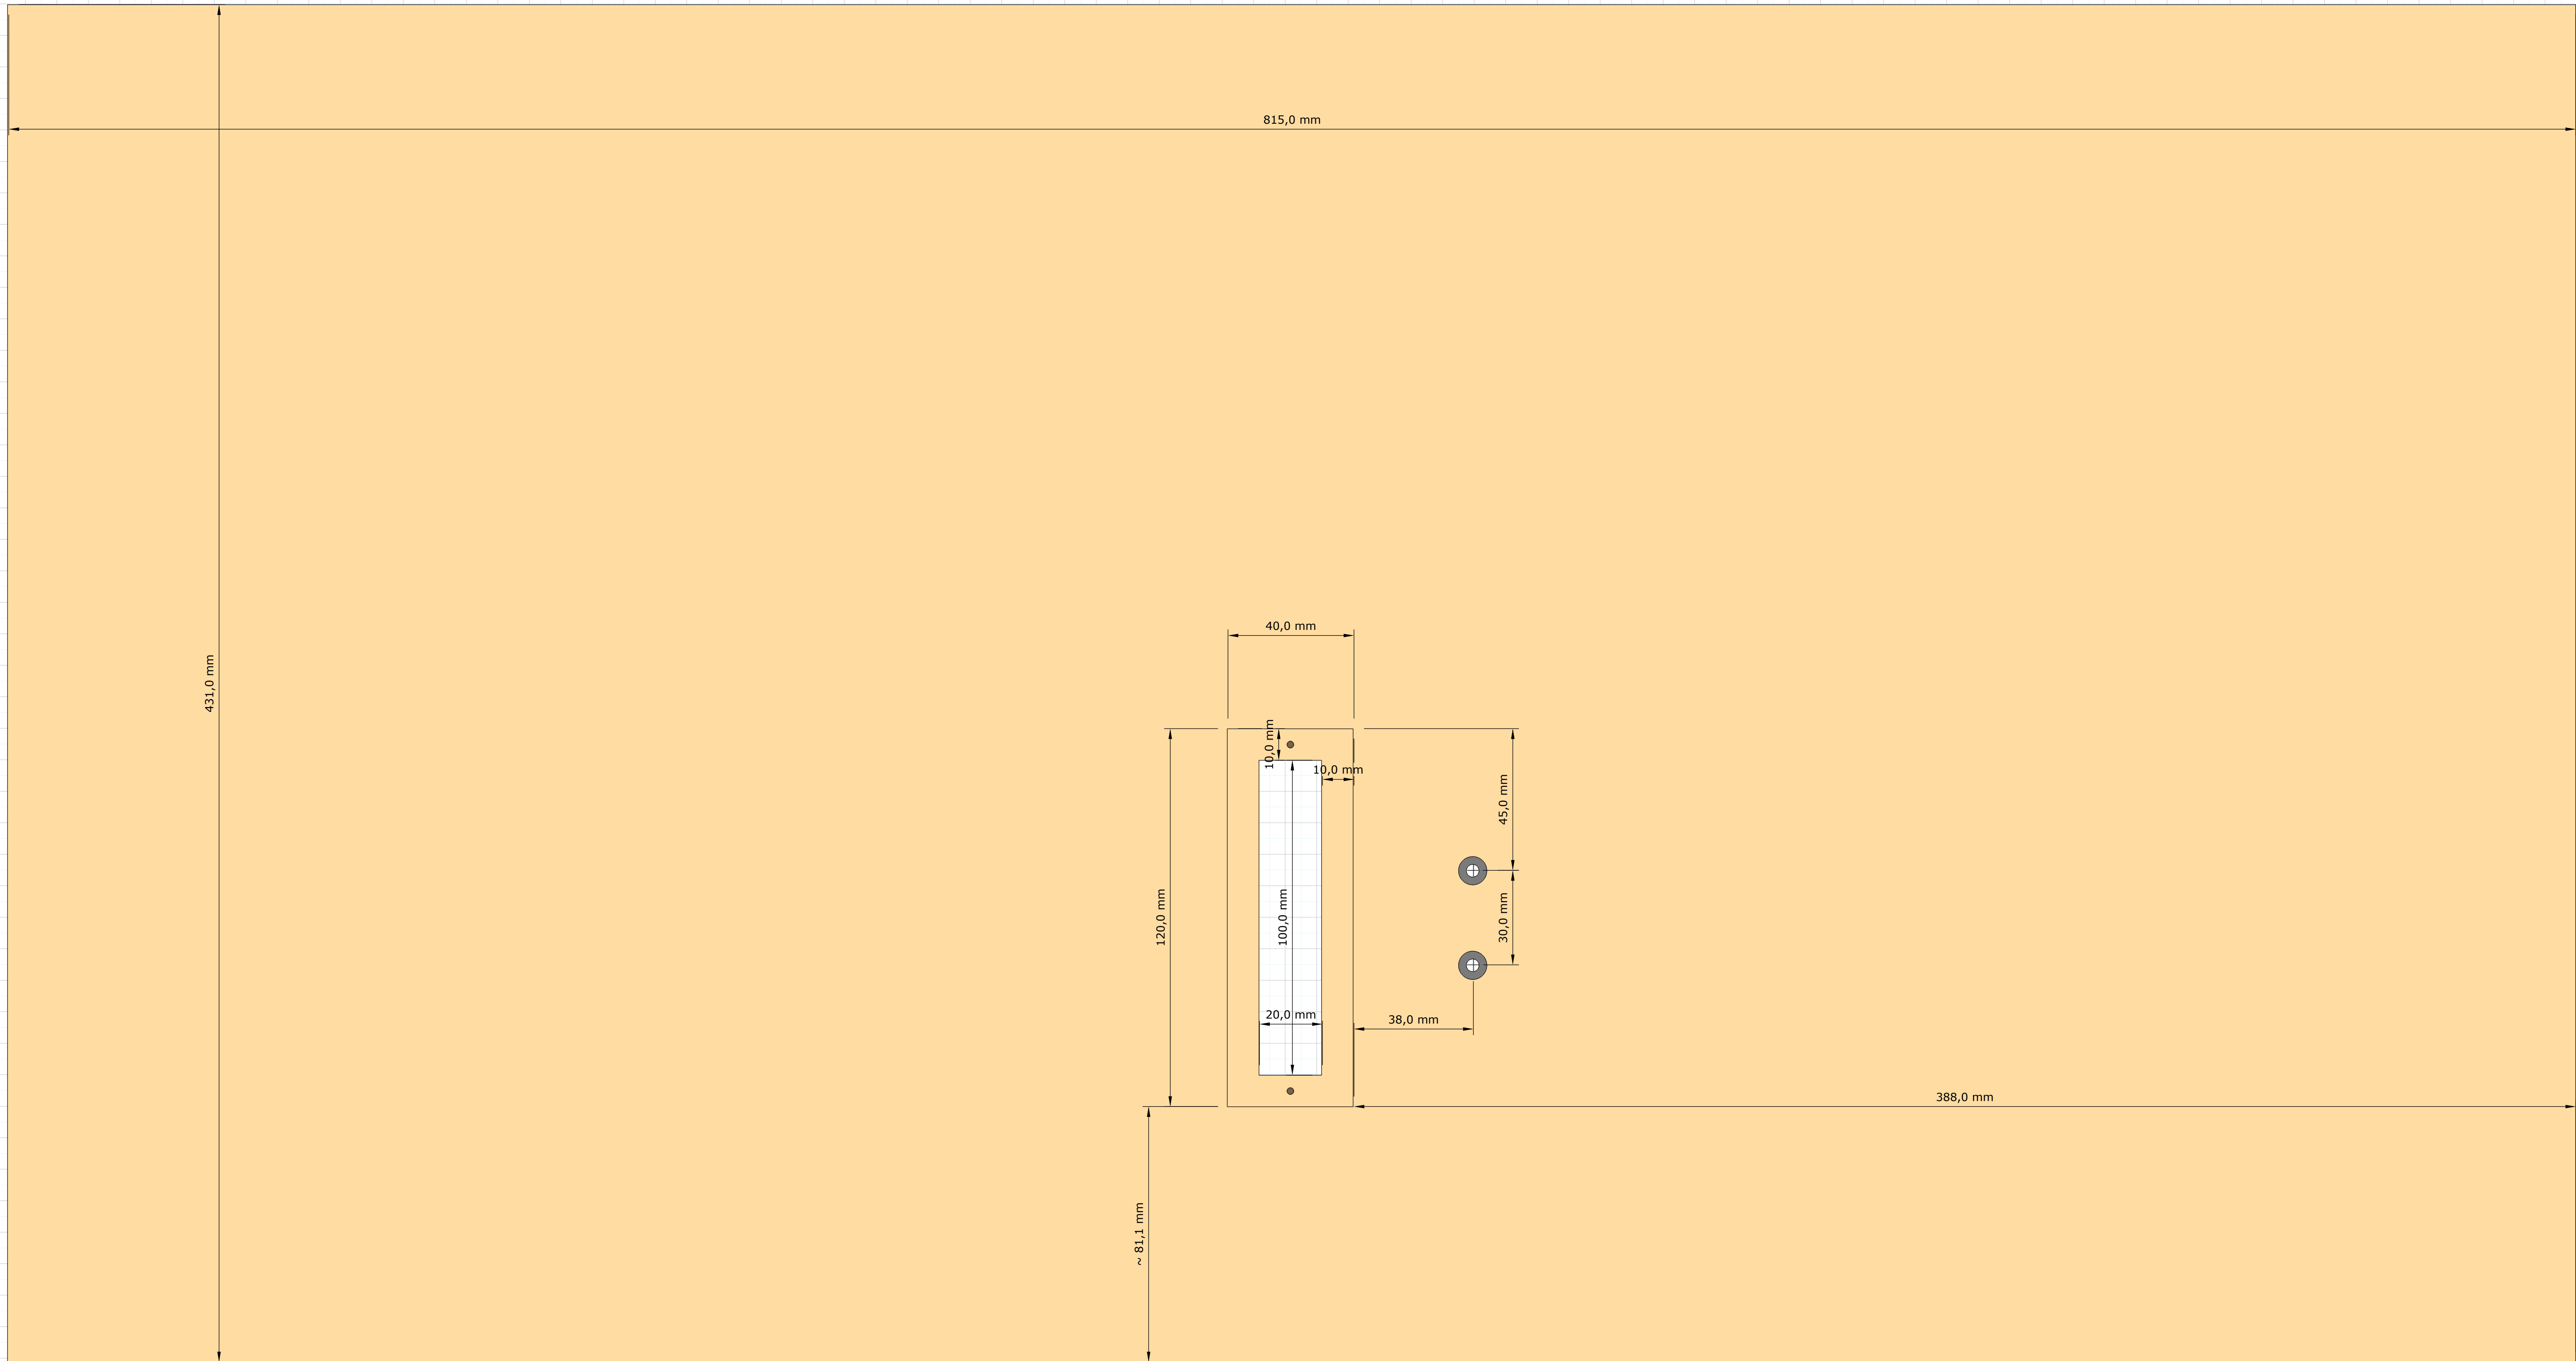

Covers Printable Template

Made in opal metacrilate or
3mm thickness MDF

Knobs/ Wheel

Stops Printable Template

Hard Plywood 18mm X4

Printable Template Full Scale