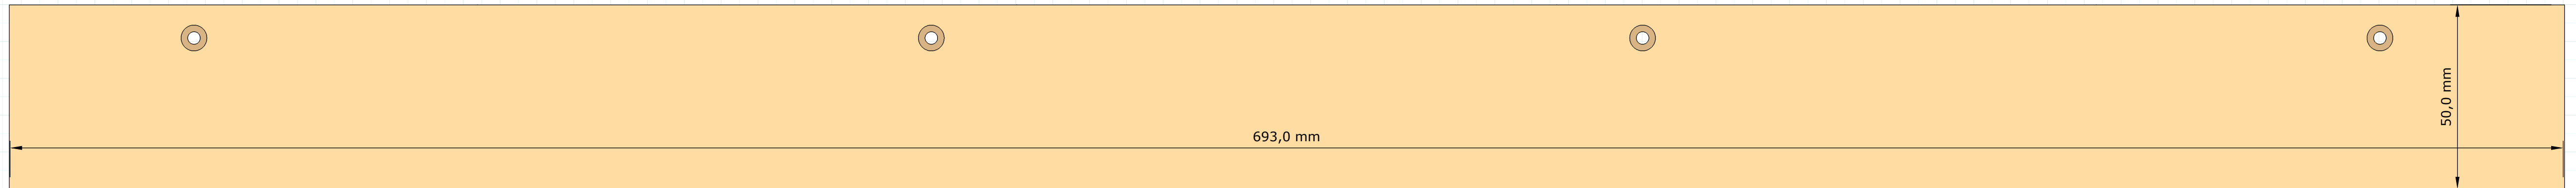

Covers Printable Template

Made in opal metacrilate or
3mm thickness MDF

Knobs/ Wheel

Stops Printable Template

Hard Plywood 18mm X4

Printable Template Full Scale