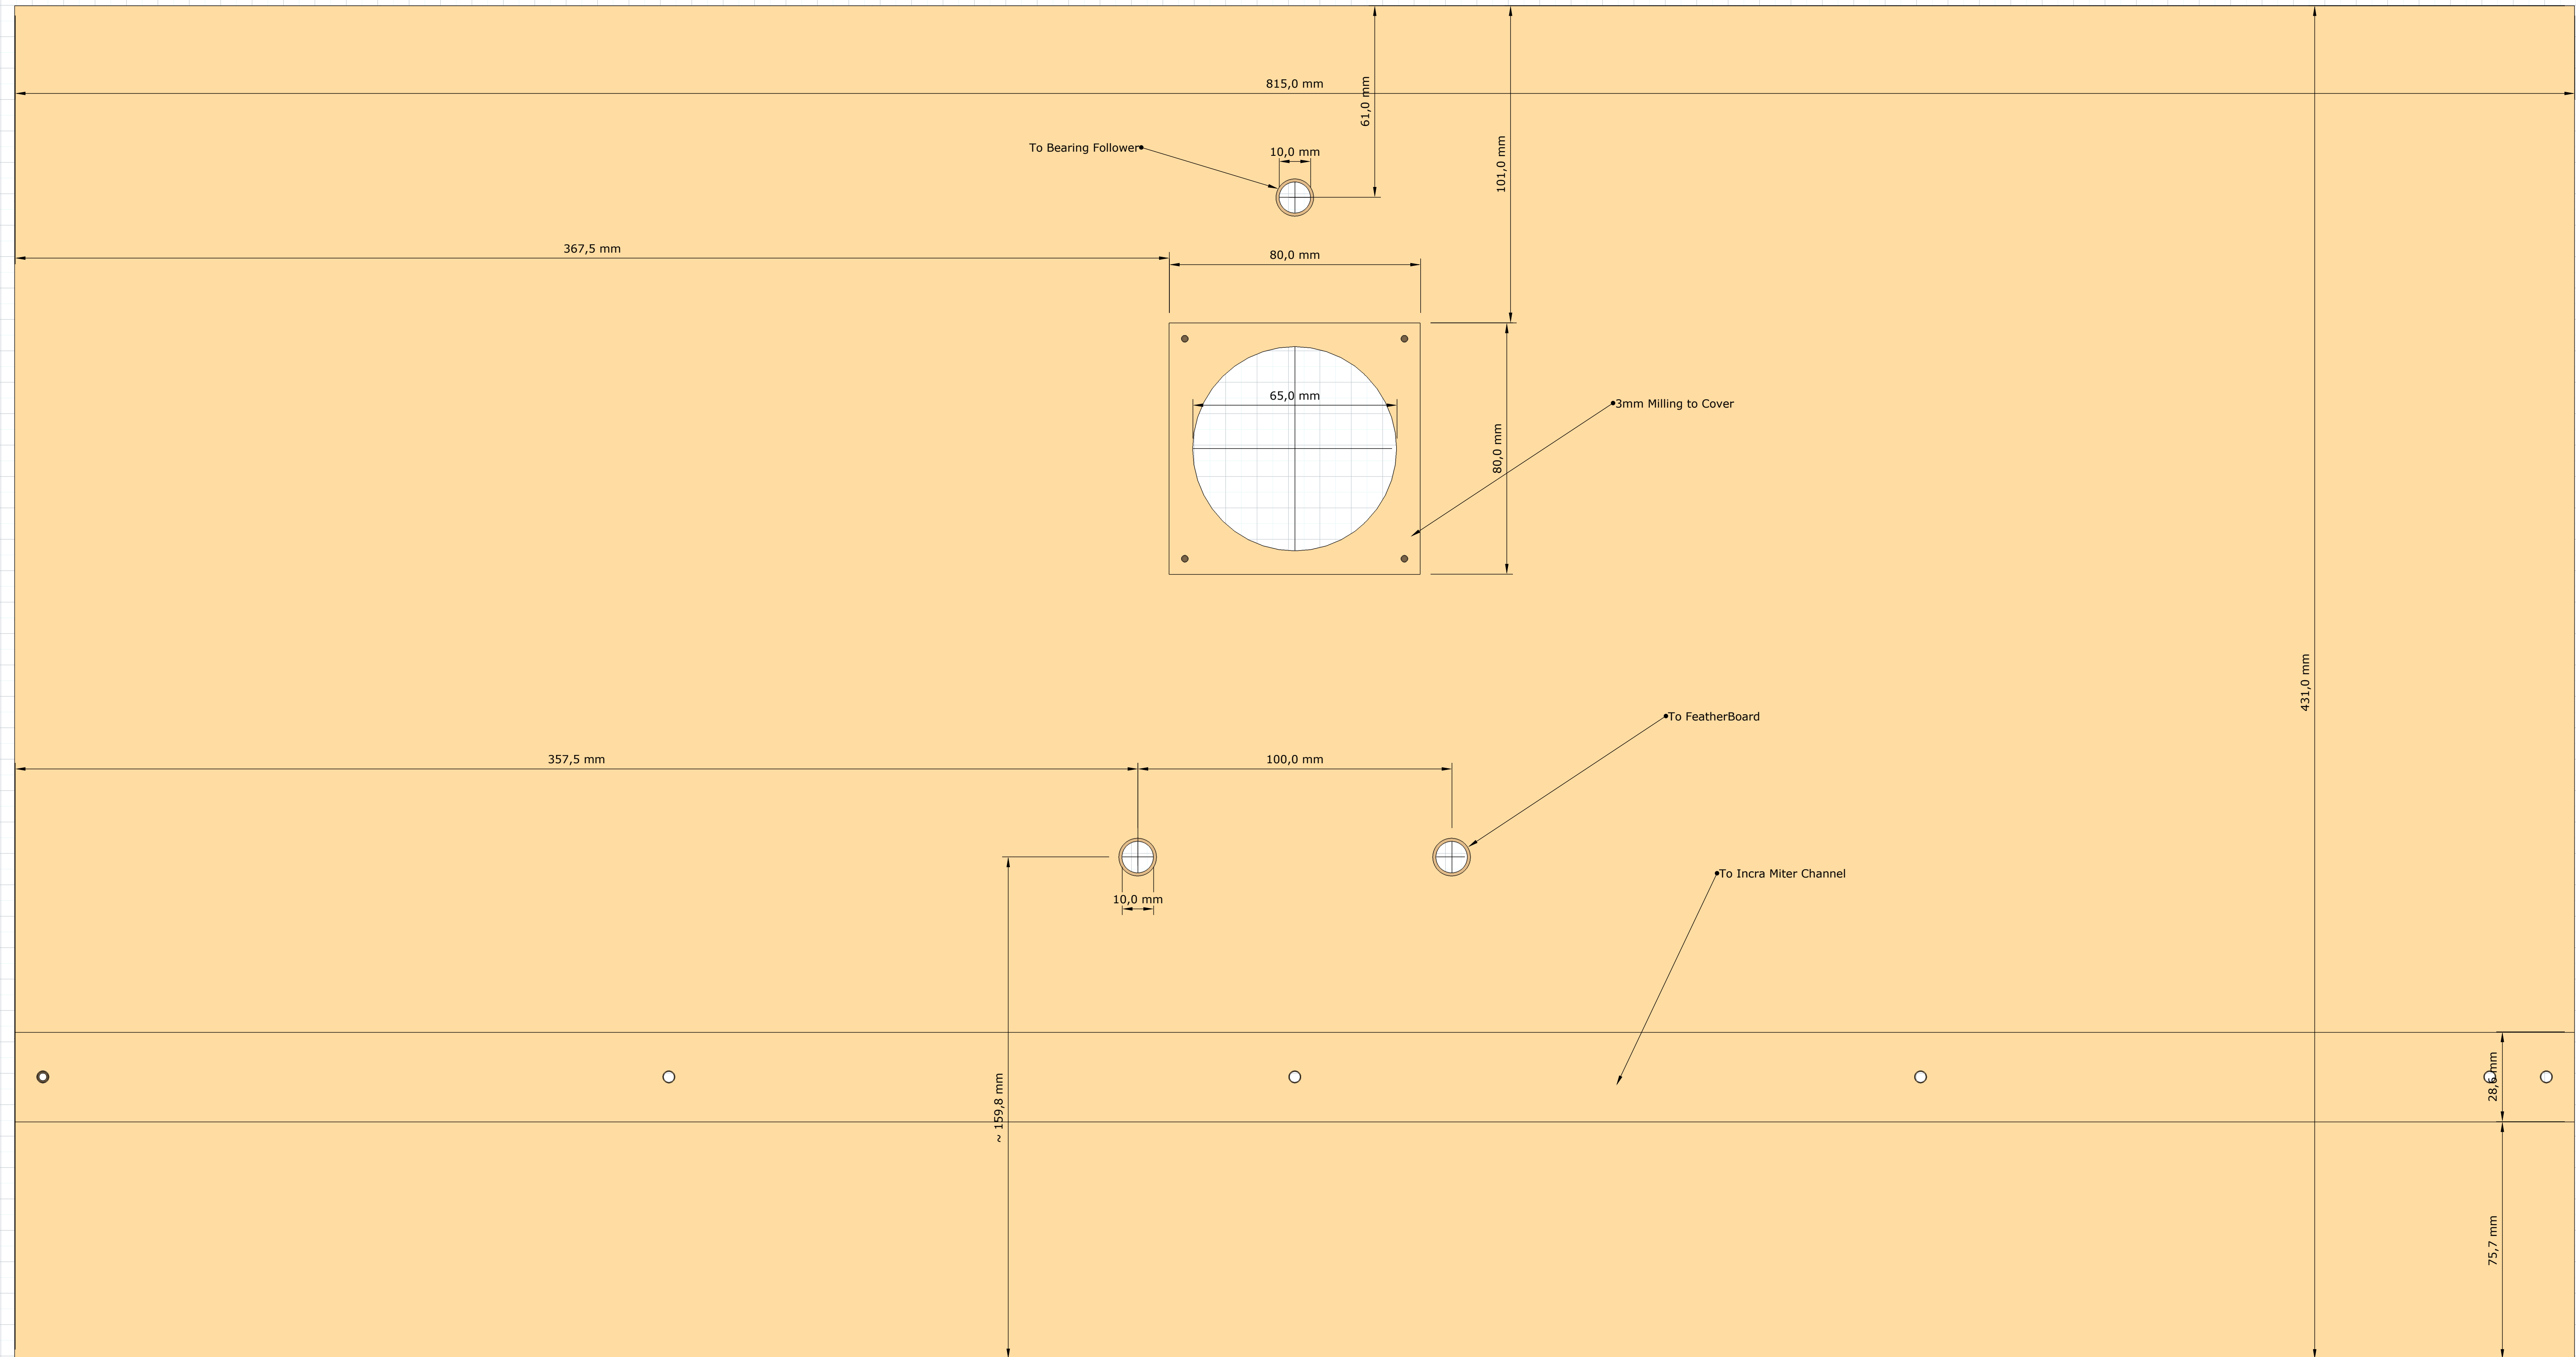

Covers Printable Template

Made in opal metacrilate or
3mm thickness MDF

Knobs/ Wheel

Stops Printable Template

Hard Plywood 18mm X4

Printable Template Full Scale