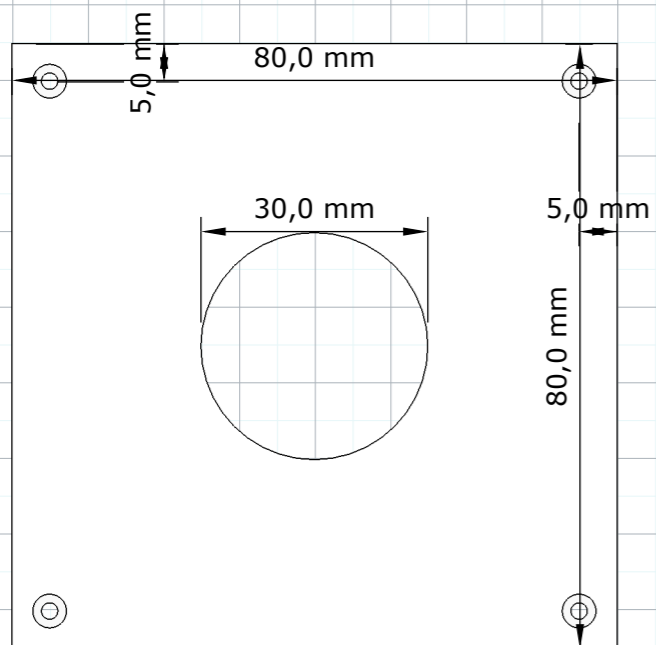

Covers Printable Template

Made in opal metacrilate or
3mm thickness MDF

Knobs/ Wheel

Stops Printable Template

Hard Plywood 18mm X4

Printable Template Full Scale