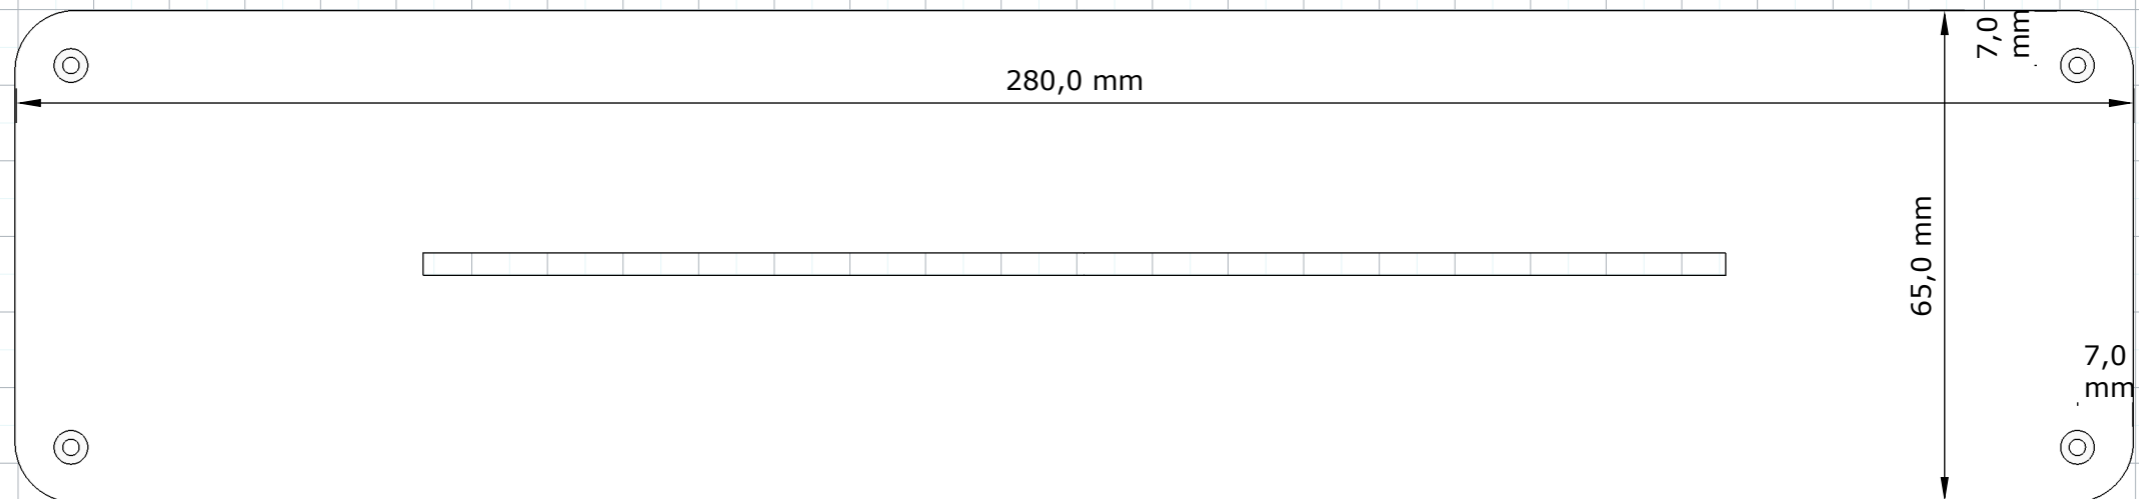

Covers Printable Template

Made in opal metacrilate or
3mm thickness MDF

Knobs/ Wheel

Stops Printable Template

Hard Plywood 18mm X4

Printable Template Full Scale