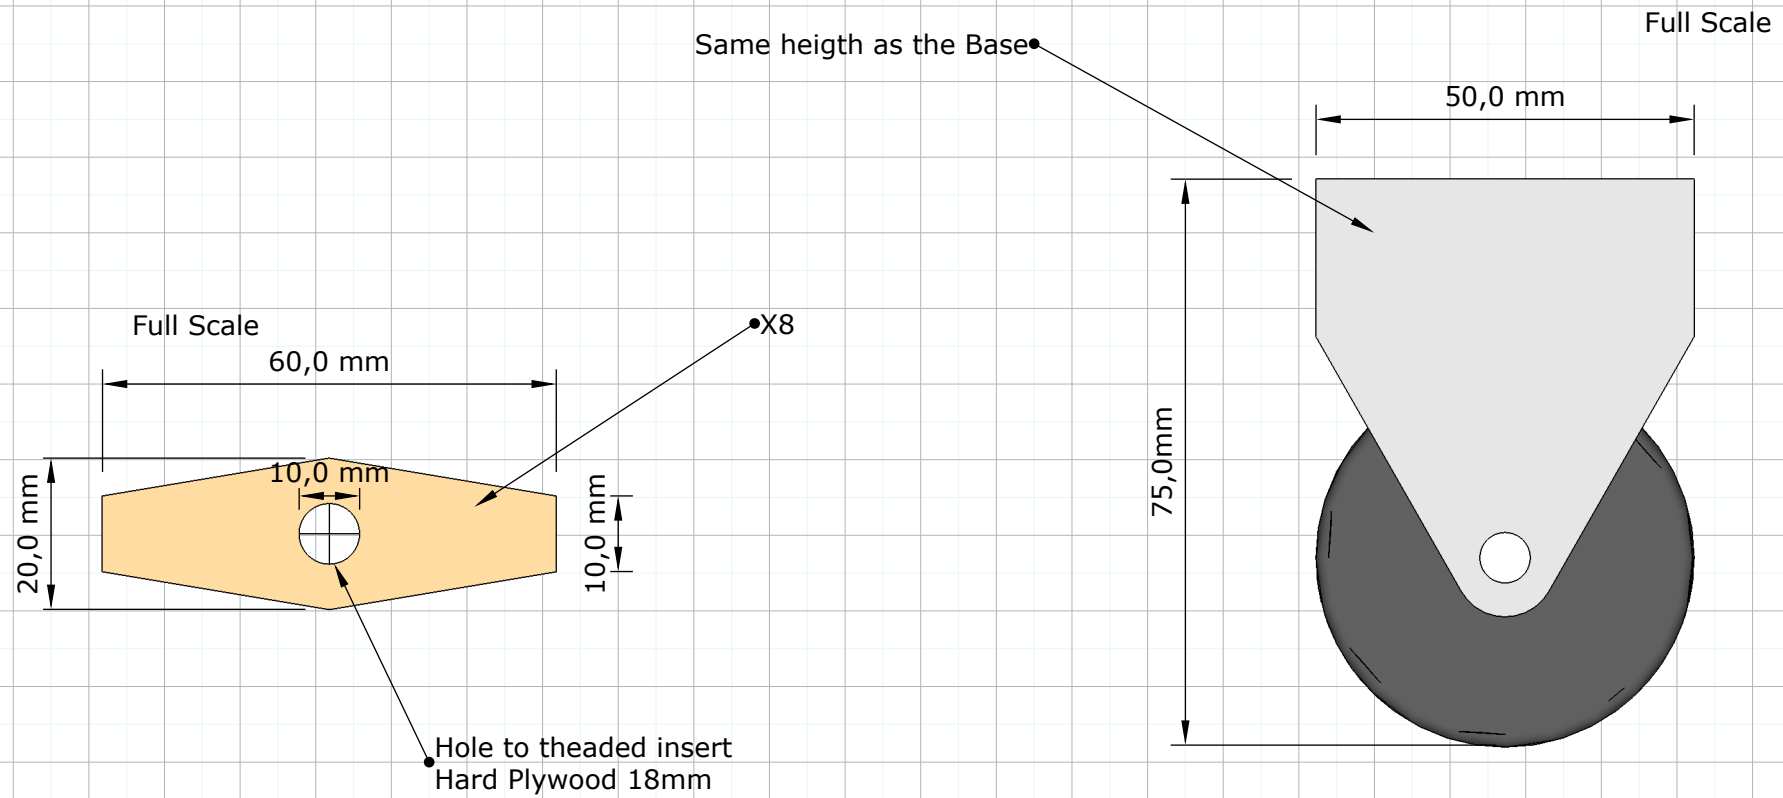

Covers Printable Template

Made in opal metacrilate or
3mm thickness MDF

Knobs/ Wheel

Stops Printable Template

Hard Plywood 18mm X4

Printable Template Full Scale