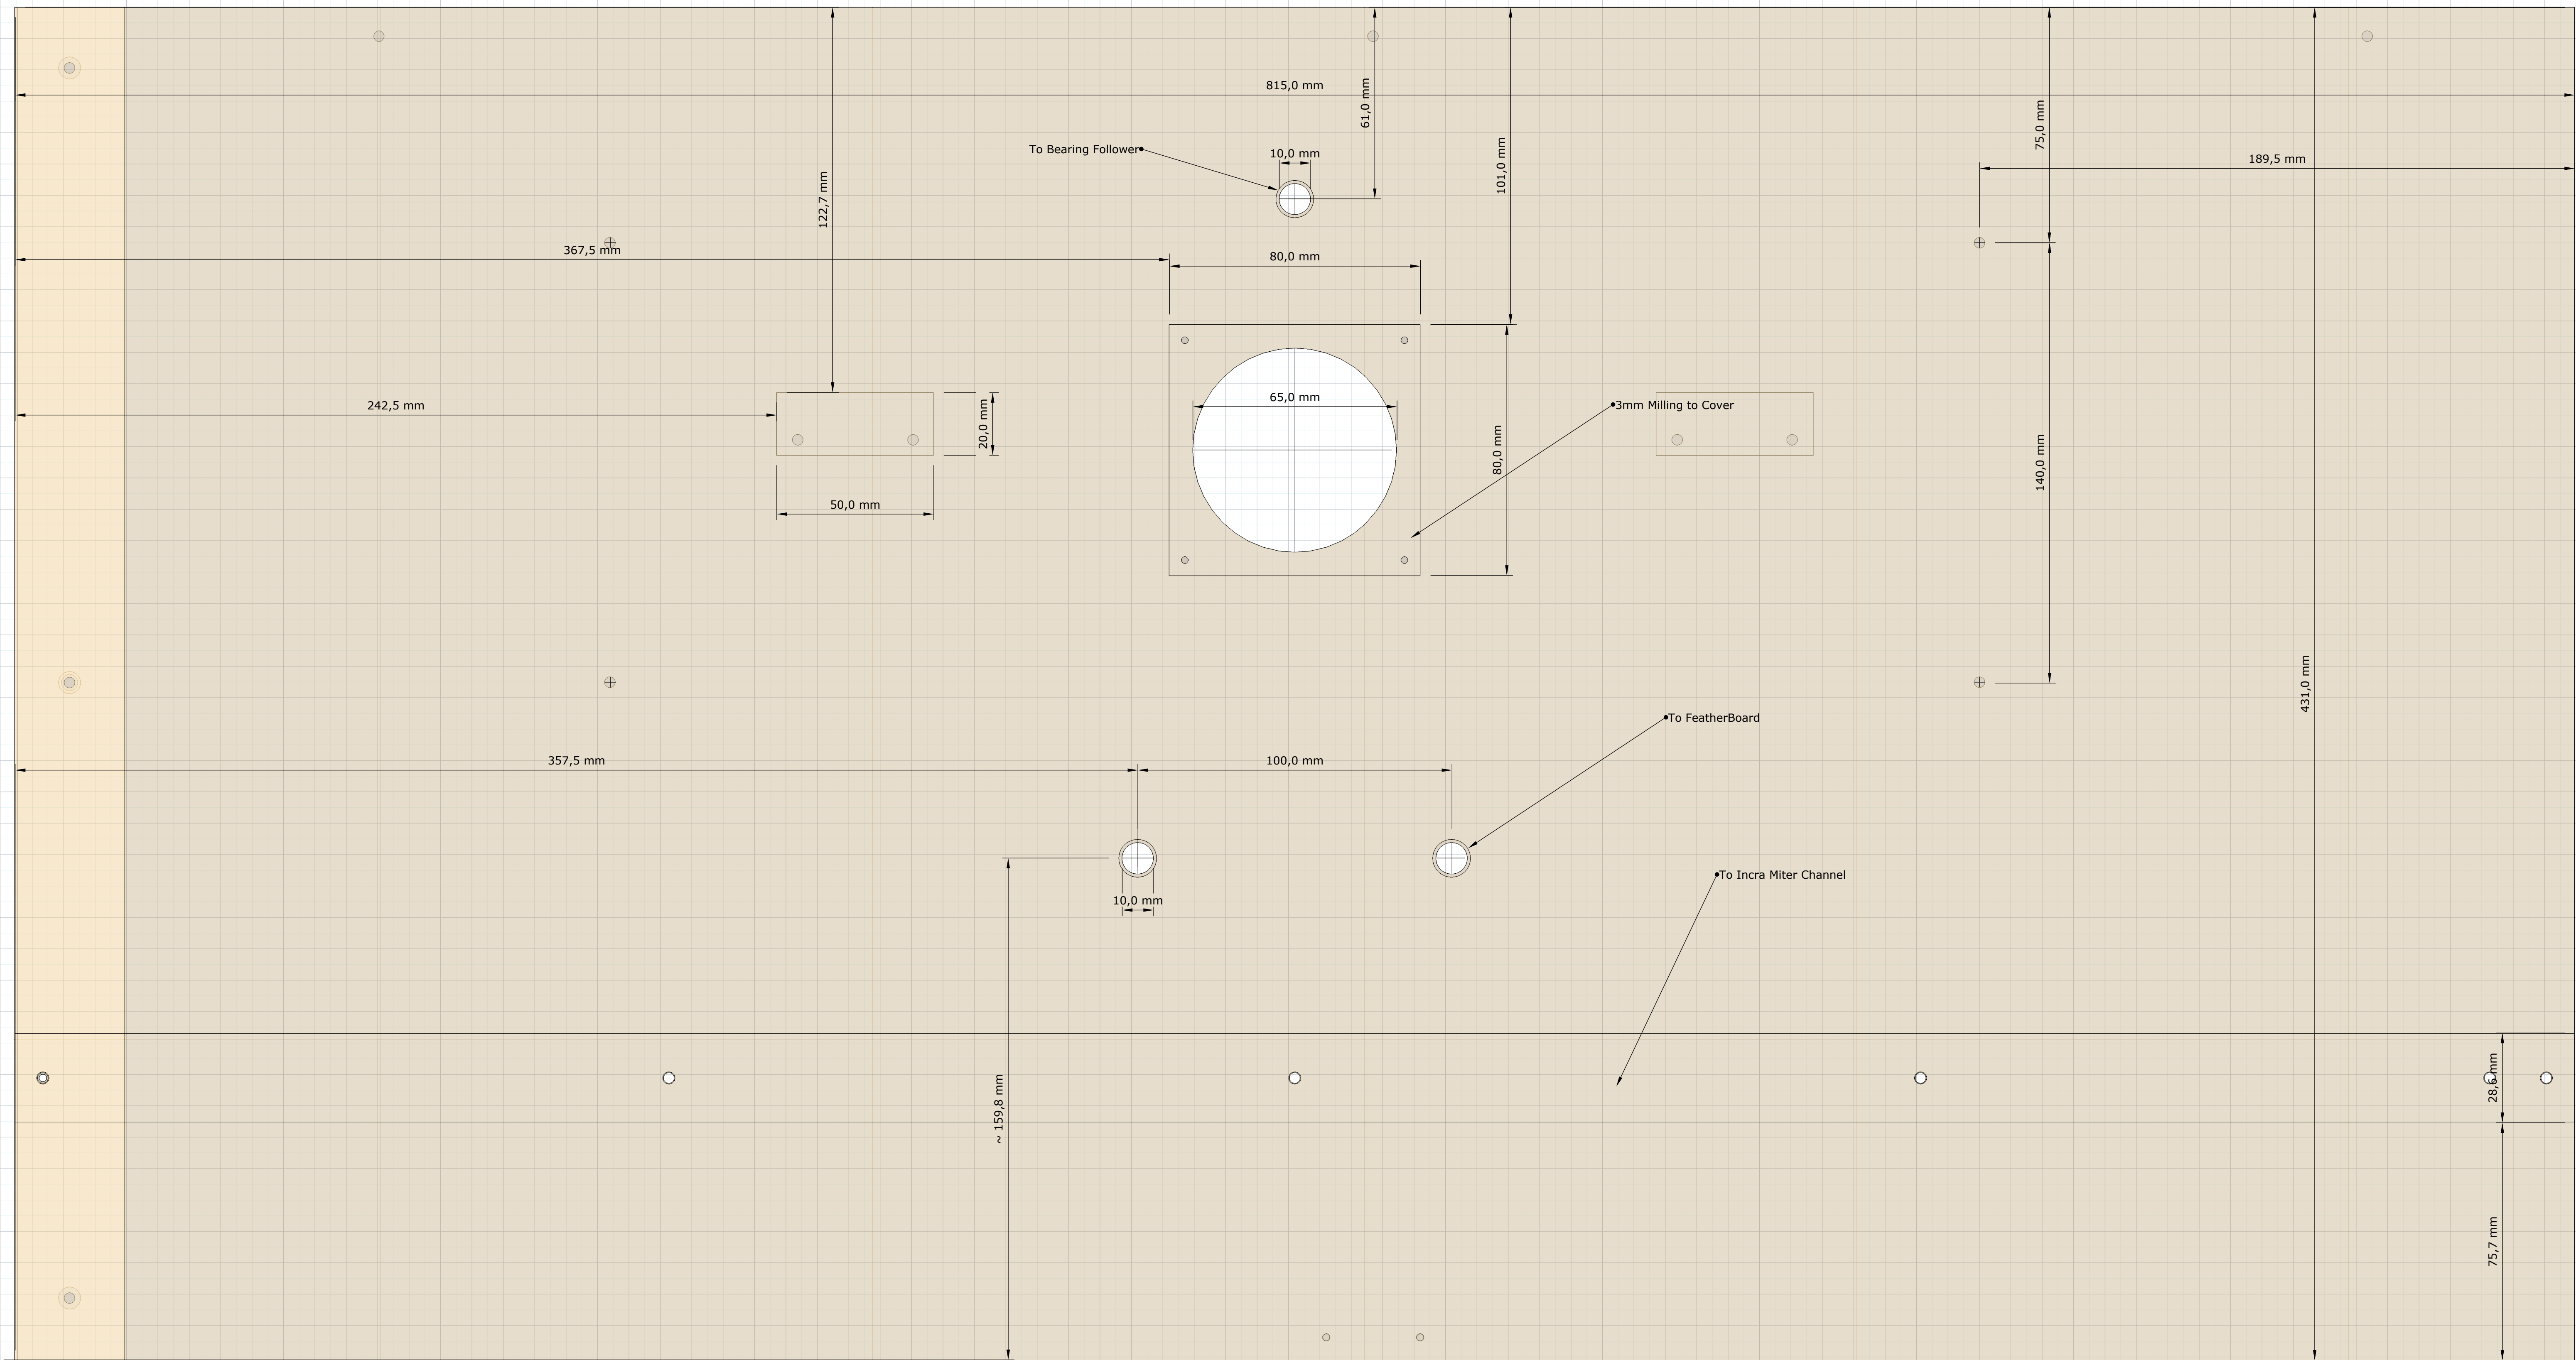

Covers Printable Template

Made in opal metacrilate or
3mm thickness MDF

Knobs/ Wheel

Stops Printable Template

Hard Plywood 18mm X4

Printable Template Full Scale