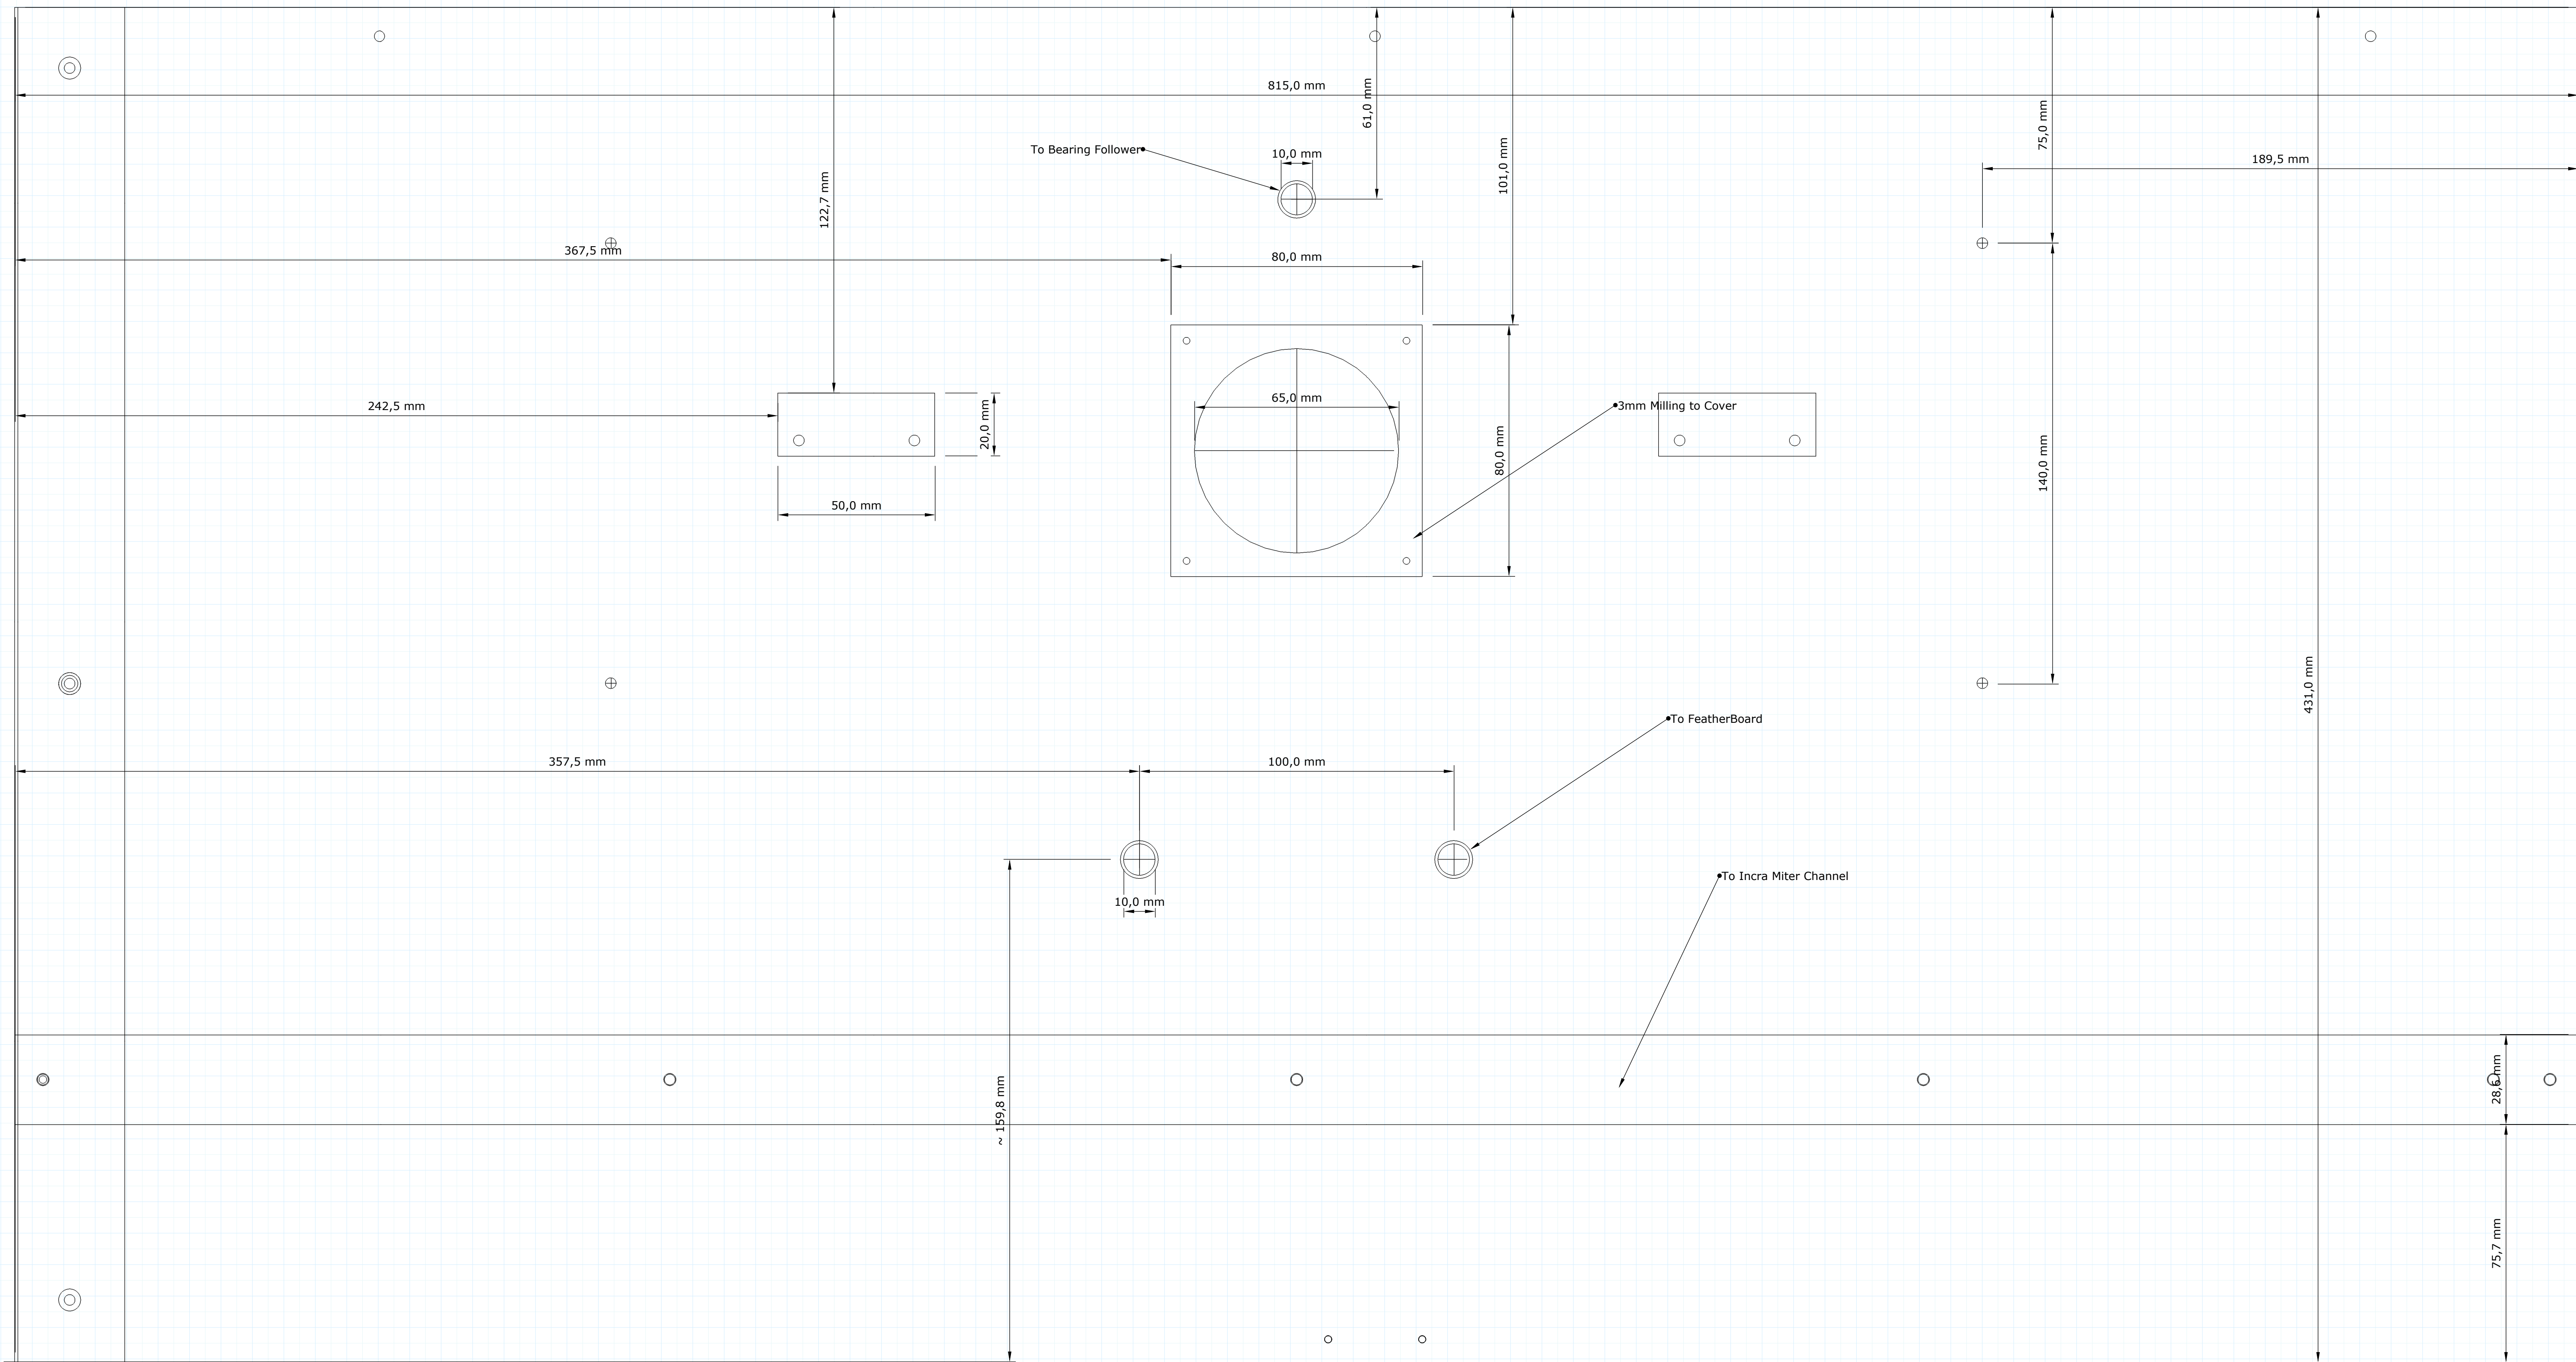

Covers Printable Template

Made in opal metacrilate or
3mm thickness MDF

Knobs/ Wheel

Stops Printable Template

Hard Plywood 18mm X4

Printable Template Full Scale