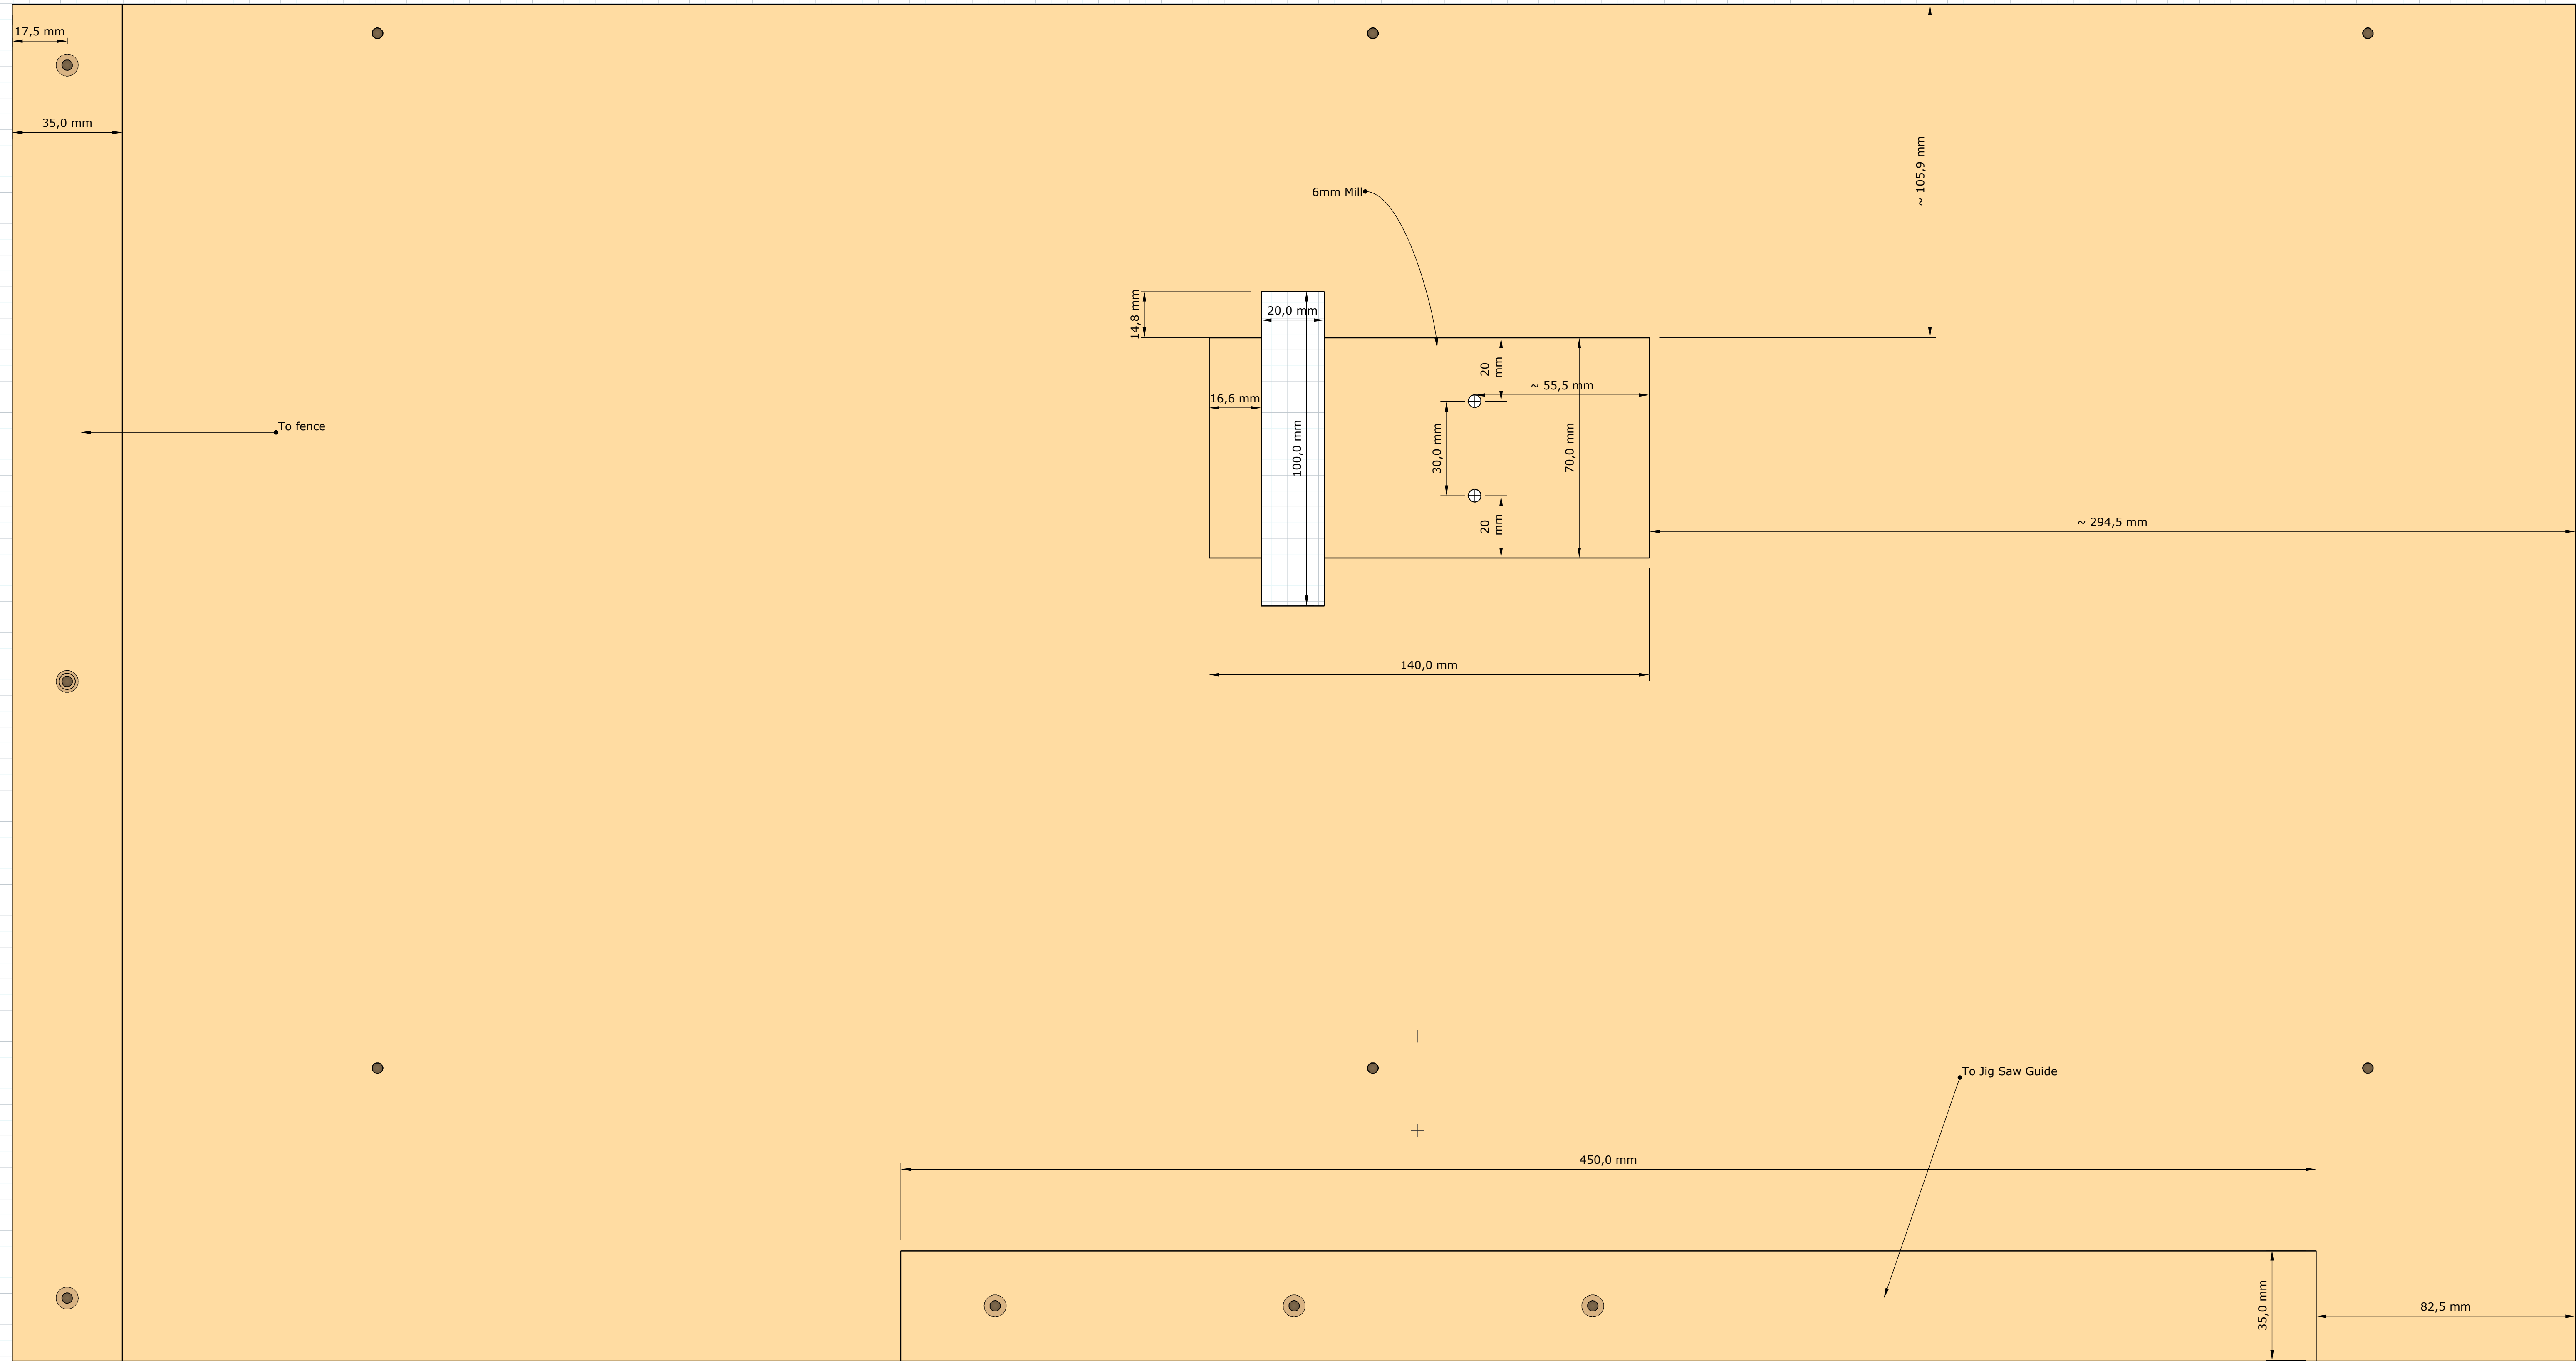

Covers Printable Template

Made in opal metacrilate or
3mm thickness MDF

Knobs/ Wheel

Stops Printable Template

Hard Plywood 18mm X4

Printable Template Full Scale