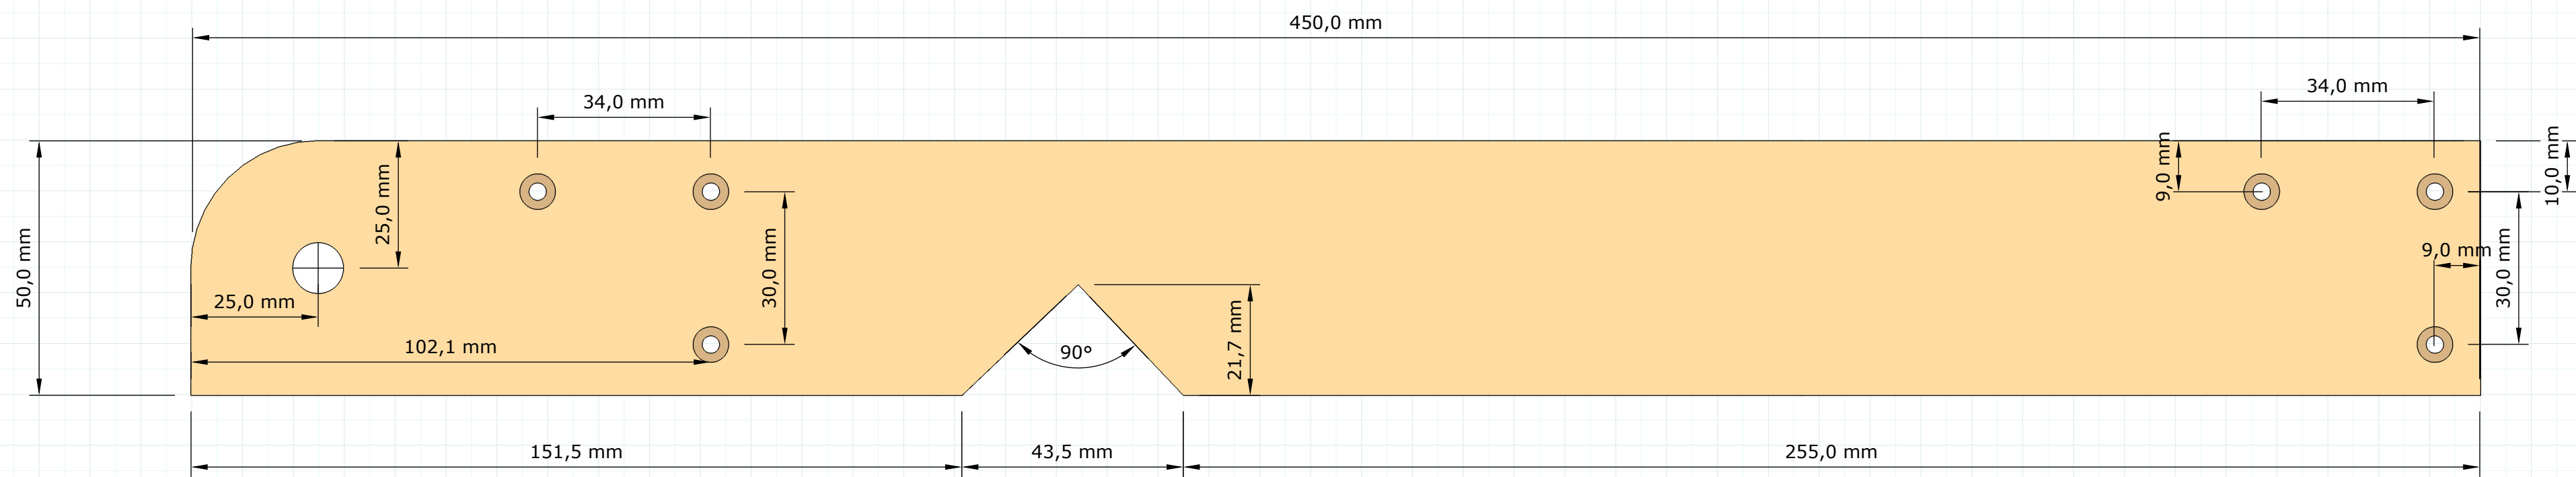

Covers Printable Template

Made in opal metacrilate or
3mm thickness MDF

Knobs/ Wheel

Stops Printable Template

Hard Plywood 18mm X4

Printable Template Full Scale